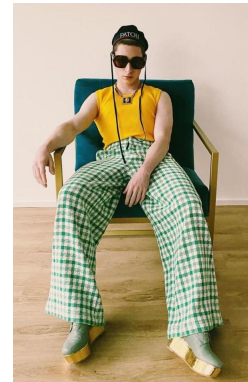

HEIGHT	CHEST	WAIST	HIPS	SUIT	SHOES	HAIR	EYES
172	98	71	72	S	41.0	DARK BROWN	BROWN