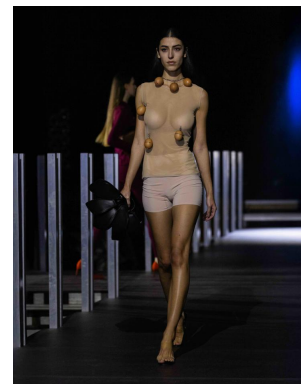

HEIGHT	BUST	DRESS	WAIST	HIPS	SHOES	HAIR	EYES
177	82	34	58	90	38.0	DARK BROWN	BROWN