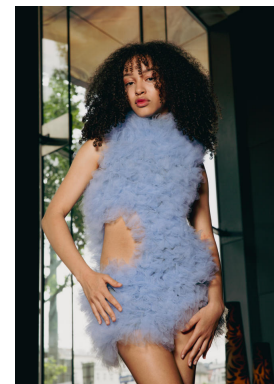

HEIGHT	BUST	DRESS	WAIST	HIPS	SHOES	HAIR	EYES
170	78	34	61	87	39.5	DARK BROWN	BROWN