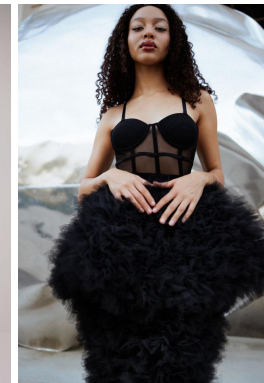

HEIGHT	BUST	DRESS	WAIST	HIPS	SHOES	HAIR	EYES
170	78	34	61	87	39.5	DARK BROWN	BROWN