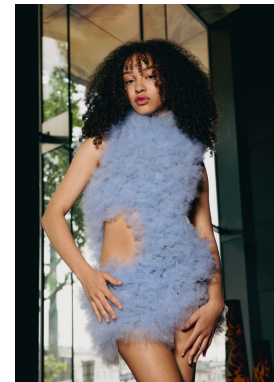

HEIGHT	BUST	DRESS	WAIST	HIPS	SHOES	HAIR	EYES
170	78	34	61	87	39.5	DARK BROWN	BROWN