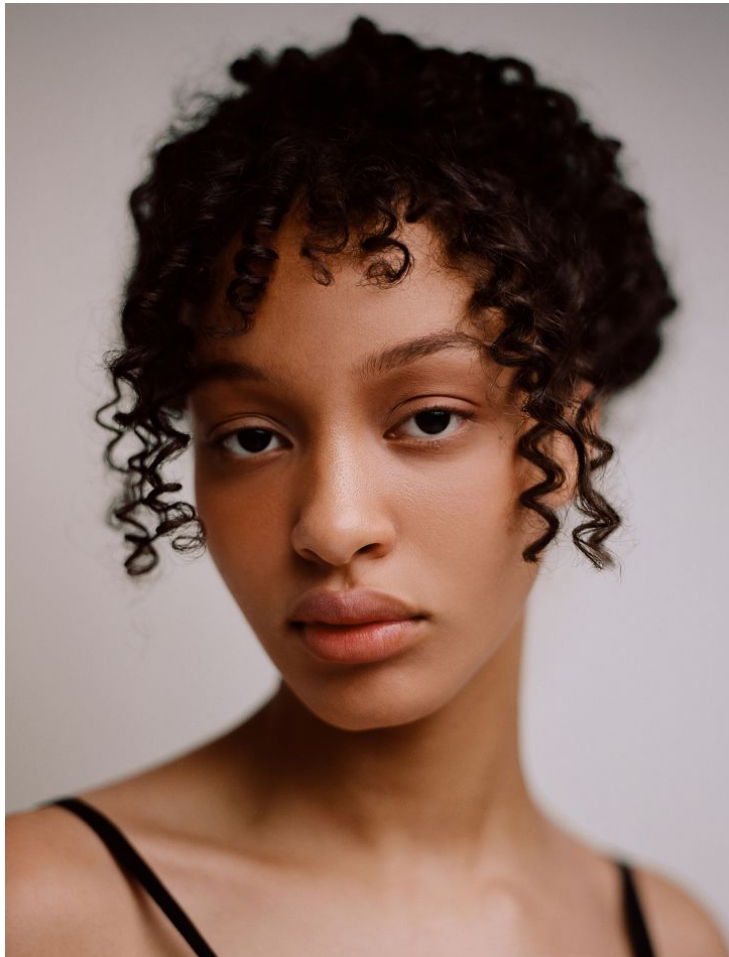

STELLA
MODELS

SARA ADEWUMI

office@stellamodels.com

www.stellamodels.com

STELLA
MODELS

SARA ADEWUMI

office@stellamodels.com

www.stellamodels.com