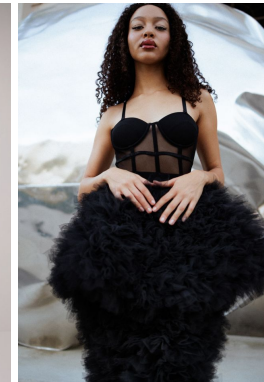

HEIGHT	BUST	DRESS	WAIST	HIPS	SHOES	HAIR	EYES
170	78	34	61	87	39.5	DARK BROWN	BROWN