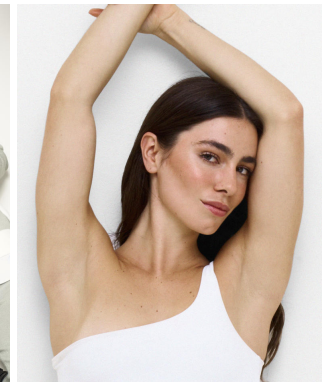

HEIGHT	BUST	DRESS	WAIST	HIPS	SHOES	HAIR	EYES
170	84	34	69	99	38.0	DARK BROWN	BROWN