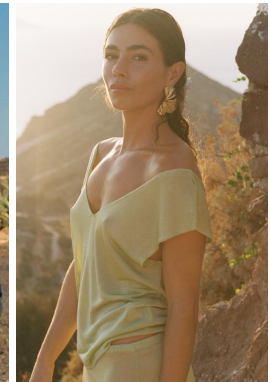

HEIGHT	BUST	DRESS	WAIST	HIPS	SHOES	HAIR	EYES
170	84	34	69	99	38.0	DARK BROWN	BROWN