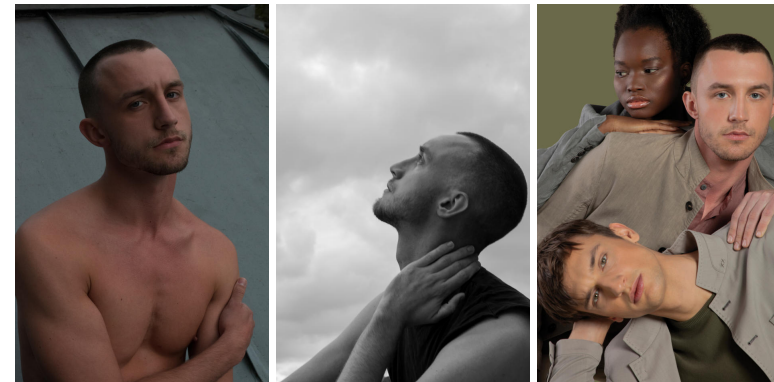

HEIGHT	CHEST	WAIST	SHOES	HAIR	EYES
189	91	73	44.5	DARK BLONDE	BLUE