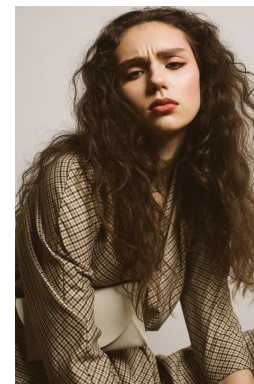

SOFIYA MATSEYKO

office@stellamodels.com

STELLA
MODELS

www.stellamodels.com

SOFIYA MATSEYKO

office@stellamodels.com

STELLA
MODELS

www.stellamodels.com

HEIGHT	BUST	DRESS	WAIST	HIPS	SHOES	HAIR	EYES
177	83	36	59	89	39.0	BROWN	GREEN