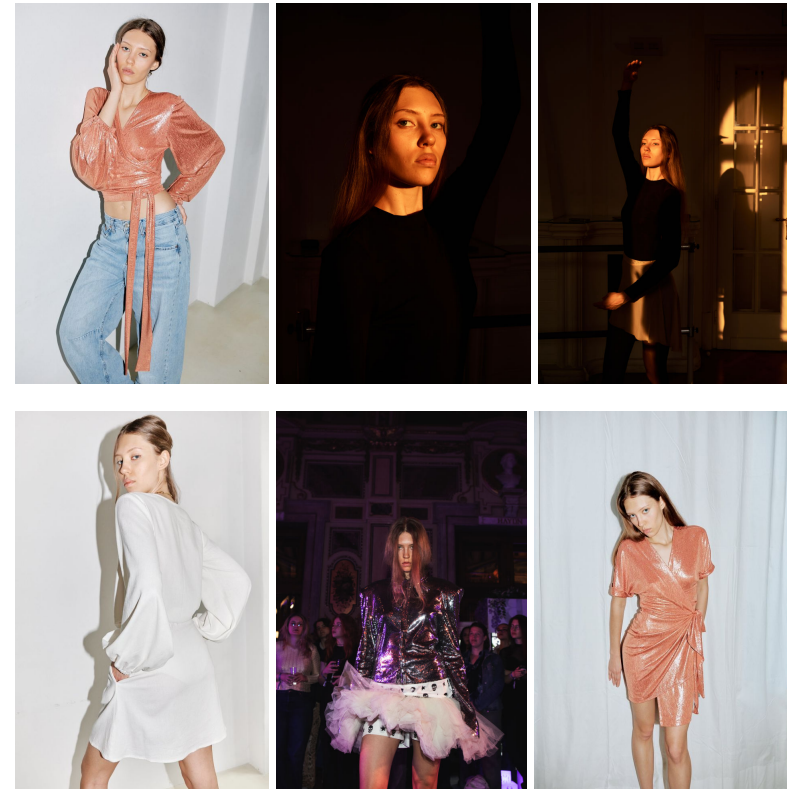

HEIGHT	BUST	DRESS	WAIST	HIPS	SHOES	HAIR	EYES
177	85	34-36	66	94	39.0	BLONDE	BLUE