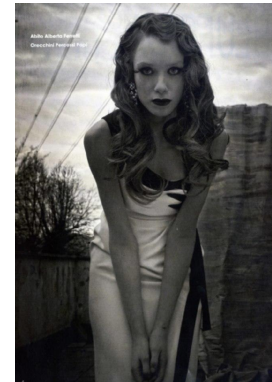

HEIGHT	BUST	DRESS	WAIST	HIPS	SHOES	HAIR	EYES
176	82	34-36	60	90	39.0	RED	BLUE/GREEN