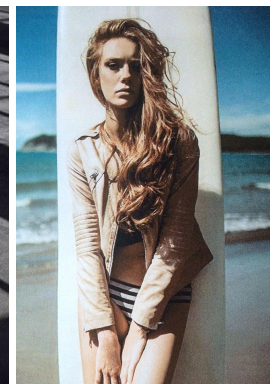

HEIGHT	BUST	DRESS	WAIST	HIPS	SHOES	HAIR	EYES
176	82	34-36	60	90	39.0	RED	BLUE/GREEN