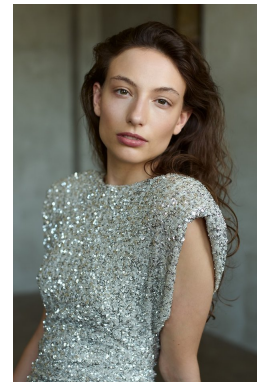

HEIGHT	BUST	DRESS	WAIST	HIPS	SHOES	HAIR	EYES
179	84	36	61	92	41.0	BROWN	GREEN