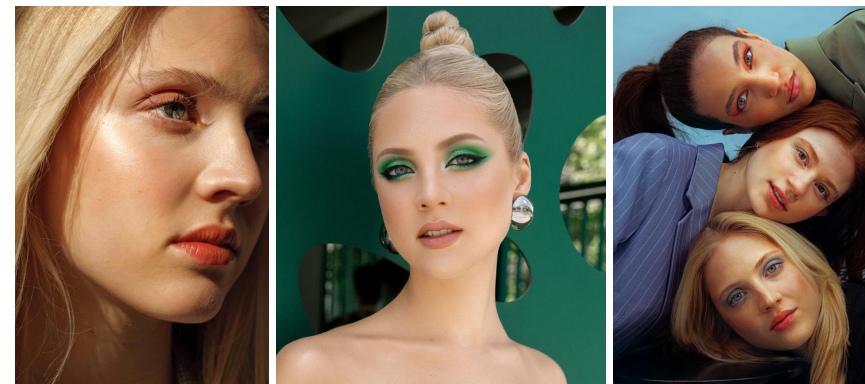

HEIGHT	BUST	DRESS	WAIST	HIPS	SHOES	HAIR	EYES
178	81	34	60	90	39.5	BLONDE	BLUE