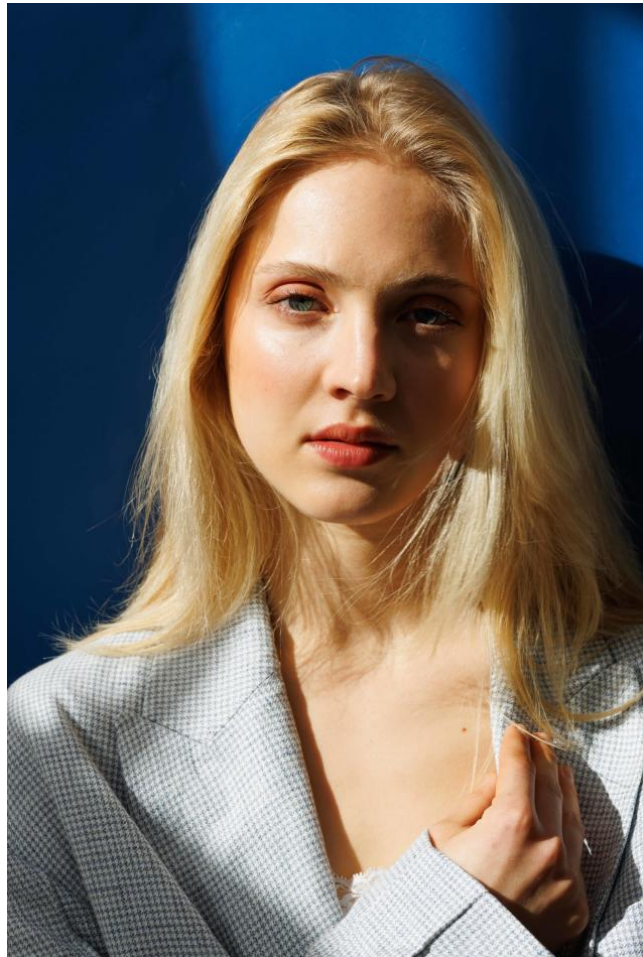

—
STELLA
MODELS
×

VERONIKA
RETTENWENDER

office@stellamodels.com

www.stellamodels.com

—
STELLA
MODELS
×