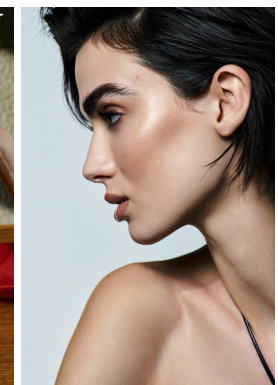

HEIGHT	BUST	DRESS	WAIST	HIPS	SHOES	HAIR	EYES
179	80	34-36	60	90	40.0	BROWN	BROWN