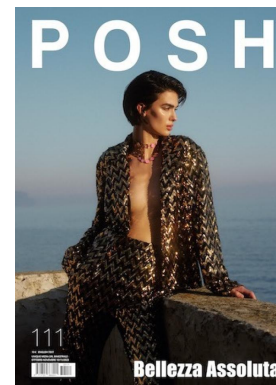

HEIGHT	BUST	DRESS	WAIST	HIPS	SHOES	HAIR	EYES
179	80	34-36	60	90	40.0	BROWN	BROWN