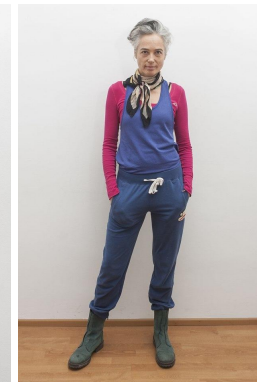

HEIGHT	BUST	DRESS	WAIST	HIPS	SHOES	HAIR	EYES
176	80	36-38	74	95	41.0	GREY	GREEN/BROWN