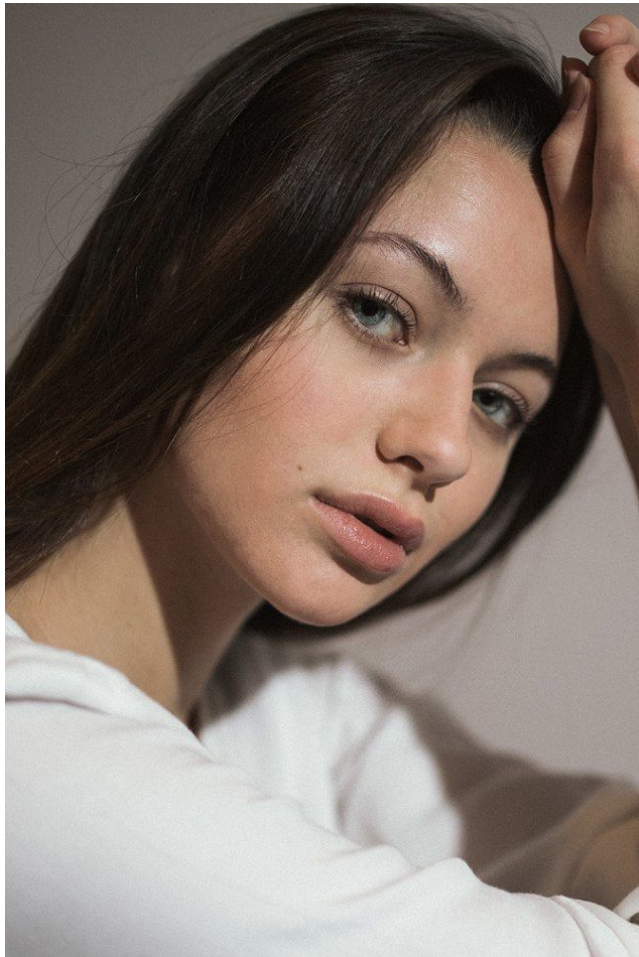

ADELA KARAJKO

T: +43 1 586 90 27

office@stellamodels.com

—
STELLA
MODELS
×

www.stellamodels.com