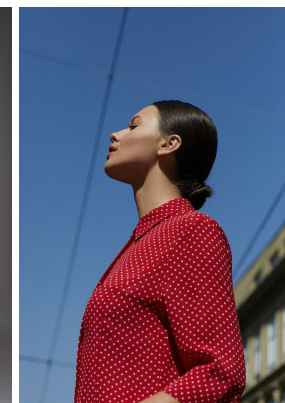

—
STELLA
MODELS
×

www.stellamodels.com

HEIGHT	BUST	DRESS	WAIST	HIPS	SHOES	HAIR	EYES
178	85	36	63	93	39.0	BROWN	BLUE