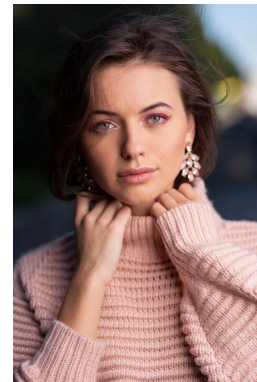

*office@stellamodels.com*

[www.stellamodels.com](http://www.stellamodels.com)

HEIGHT	BUST	DRESS	WAIST	HIPS	SHOES	HAIR	EYES
178	88	36	63	93	39.0	BROWN	BLUE