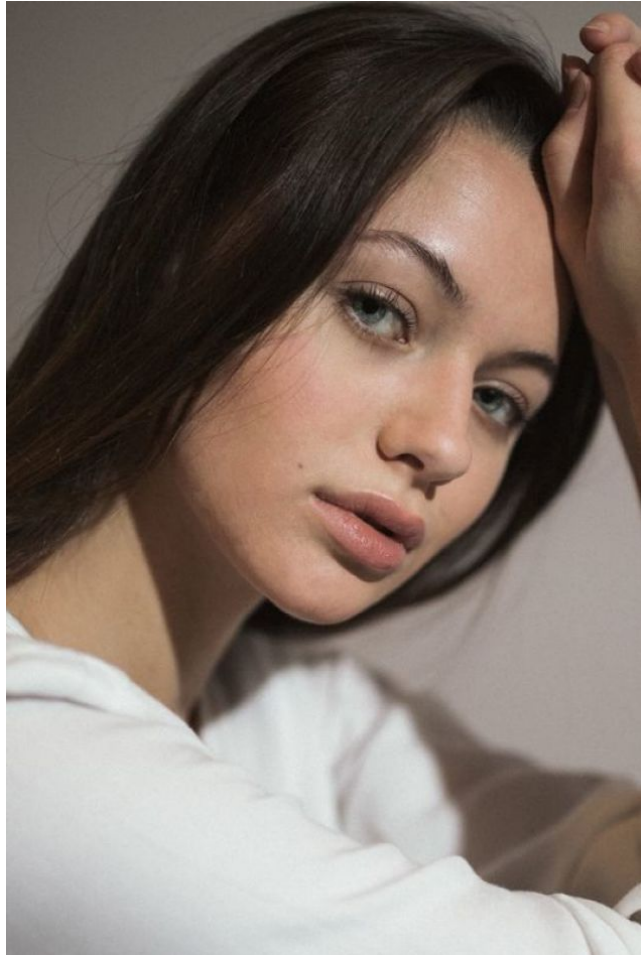

—
STELLA
MODELS
×

ADELA KARAJKO

T: +43 1 586 90 27

office@stellamodels.com

www.stellamodels.com

—
STELLA
MODELS
×

ADELA KARAJKO

T: +43 1 586 90 27

office@stellamodels.com

www.stellamodels.com