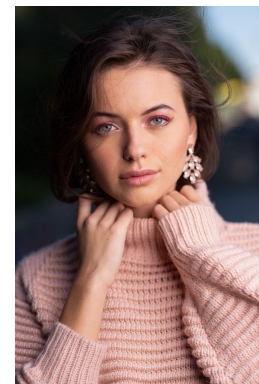

office@stellamodels.com

www.stellamodels.com

HEIGHT	BUST	DRESS	WAIST	HIPS	SHOES	HAIR	EYES
178	88	36	63	93	39.0	BROWN	BLUE