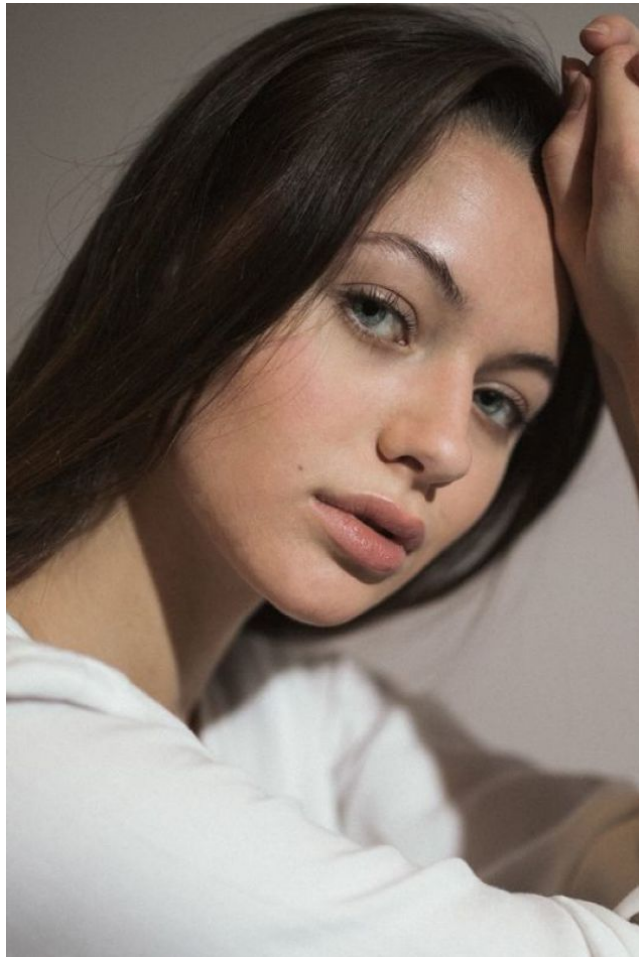

—
STELLA
MODELS
×

ADELA KARAJKO

T: +43 1 586 90 27

office@stellamodels.com

www.stellamodels.com

—
STELLA
MODELS
×

ADELA KARAJKO

T: +43 1 586 90 27

office@stellamodels.com

www.stellamodels.com