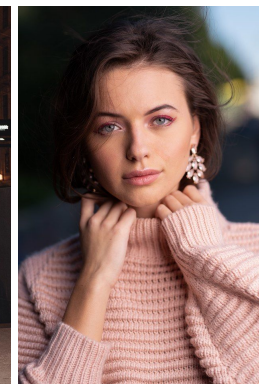

office@stellamodels.com

www.stellamodels.com

HEIGHT	BUST	DRESS	WAIST	HIPS	SHOES	HAIR	EYES
178	85	36	63	93	39.0	BROWN	BLUE