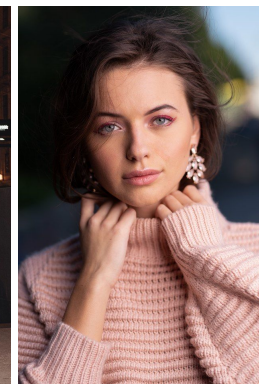

*office@stellamodels.com*

[www.stellamodels.com](http://www.stellamodels.com)

HEIGHT	BUST	DRESS	WAIST	HIPS	SHOES	HAIR	EYES
178	85	36	63	93	39.0	BROWN	BLUE