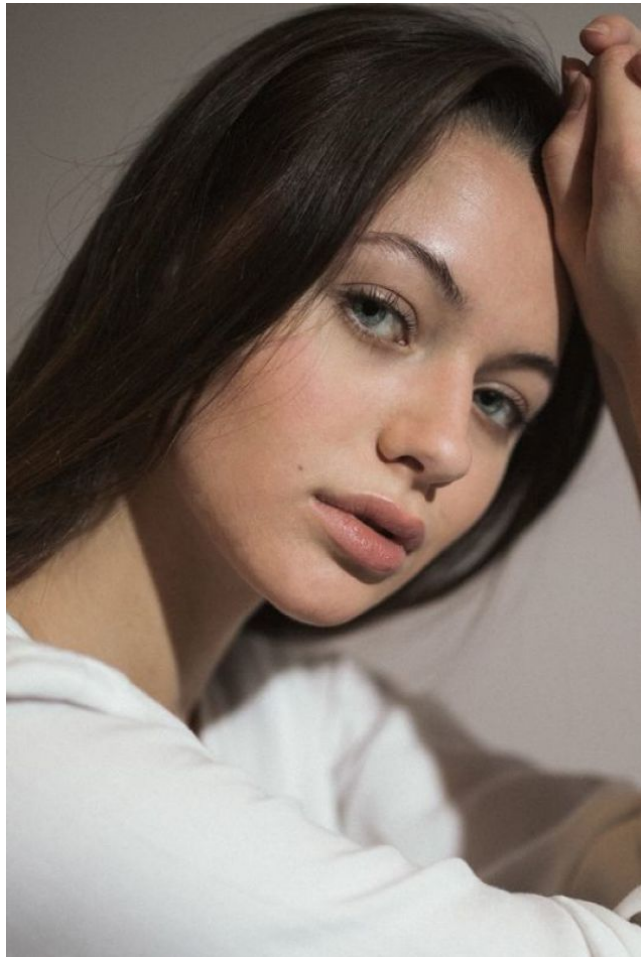

—
STELLA
MODELS
×

ADELA KARAJKO

T: +43 1 586 90 27

office@stellamodels.com

www.stellamodels.com

—
STELLA
MODELS
×

ADELA KARAJKO

T: +43 1 586 90 27

office@stellamodels.com

www.stellamodels.com