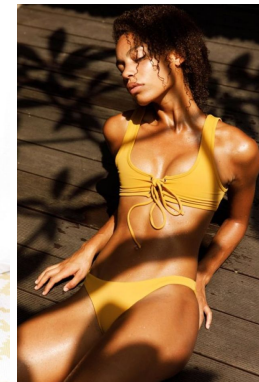

office@stellamodels.com

www.stellamodels.com

HEIGHT	BUST	DRESS	WAIST	HIPS	SHOES	HAIR	EYES
179	84	34-36	63	92	40.5	BROWN	GREEN