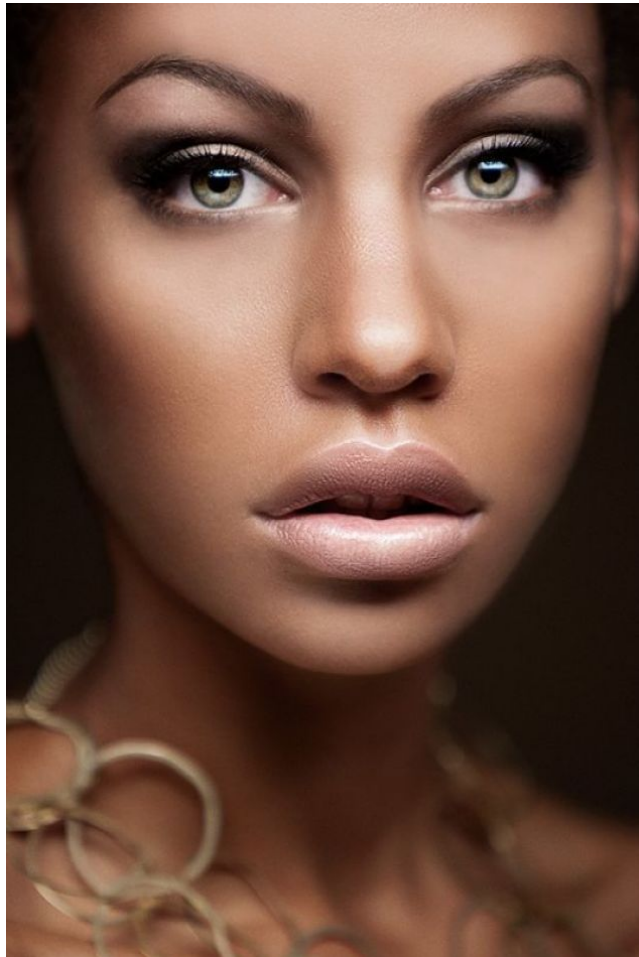

STELLA
MODELS

ADIMA

T: +43 1 586 90 27

office@stellamodels.com

www.stellamodels.com

STELLA
MODELS

ADIMA

T: +43 1 586 90 27

office@stellamodels.com

www.stellamodels.com