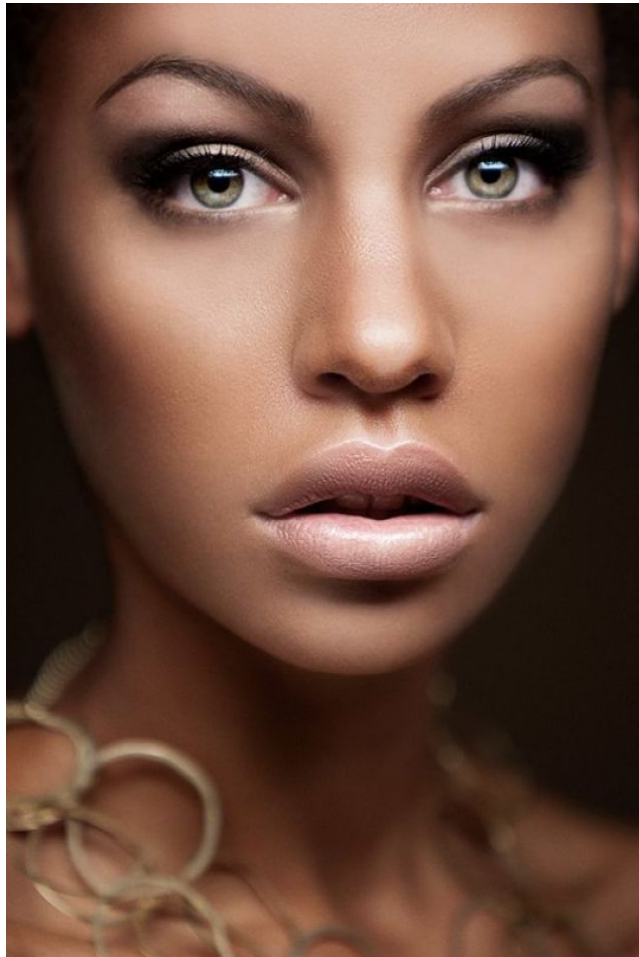

—
STELLA
MODELS
×

ADIMA

T: +43 1 586 90 27

office@stellamodels.com

www.stellamodels.com

—
STELLA
MODELS
×

ADIMA

T: +43 1 586 90 27

office@stellamodels.com

www.stellamodels.com