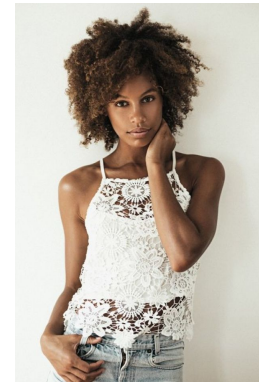

office@stellamodels.com

www.stellamodels.com

HEIGHT	BUST	DRESS	WAIST	HIPS	SHOES	HAIR	EYES
179	84	34-36	63	92	40.5	BROWN	GREEN