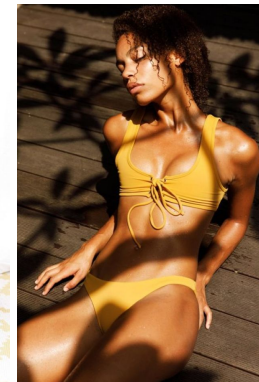

*office@stellamodels.com*

[www.stellamodels.com](http://www.stellamodels.com)

HEIGHT	BUST	DRESS	WAIST	HIPS	SHOES	HAIR	EYES
179	84	34-36	63	92	40.5	BROWN	GREEN