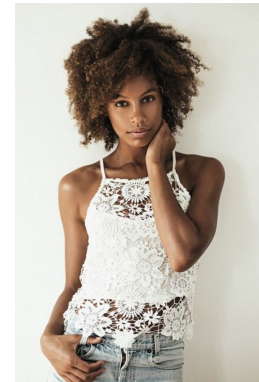

*office@stellamodels.com*

[www.stellamodels.com](http://www.stellamodels.com)

HEIGHT	BUST	DRESS	WAIST	HIPS	SHOES	HAIR	EYES
179	84	34-36	63	92	40.5	BROWN	GREEN