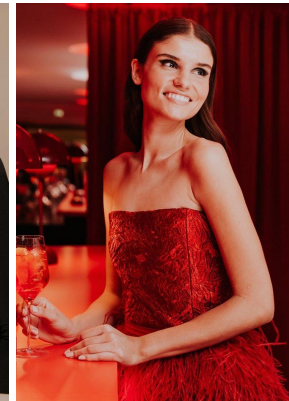

—
STELLA
MODELS
×

www.stellamodels.com

HEIGHT	BUST	DRESS	WAIST	HIPS	SHOES	HAIR	EYES
178	85	36	63	91	40.0	BROWN	BROWN