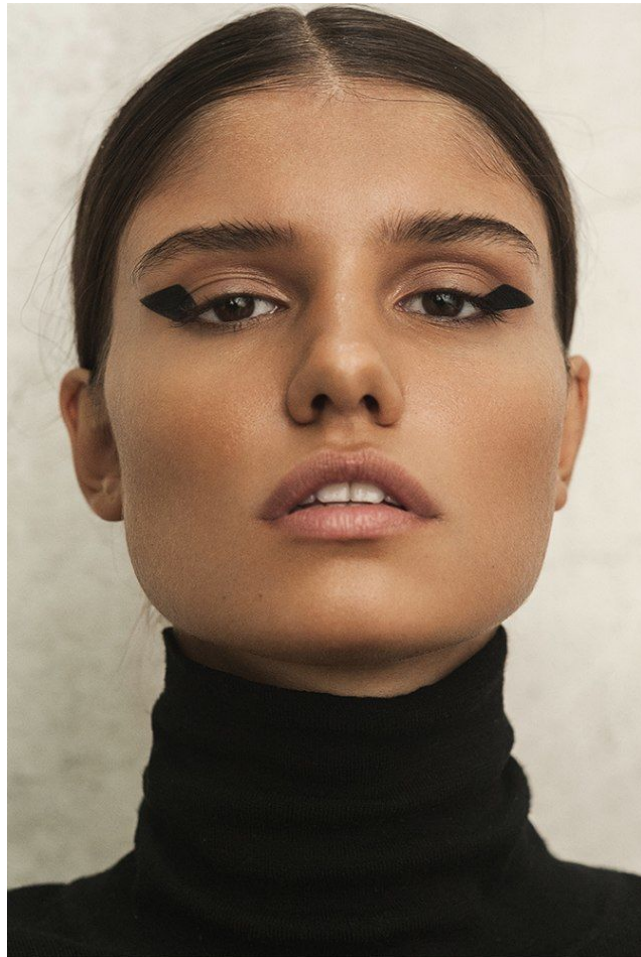

AGNES GASTALIK

T: +43 1 586 90 27

office@stellamodels.com

—
STELLA
MODELS
×

www.stellamodels.com