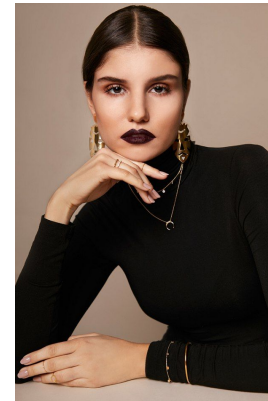

—
STELLA
MODELS
×

www.stellamodels.com

HEIGHT	BUST	DRESS	WAIST	HIPS	SHOES	HAIR	EYES
178	85	36	63	91	40.0	BROWN	BROWN