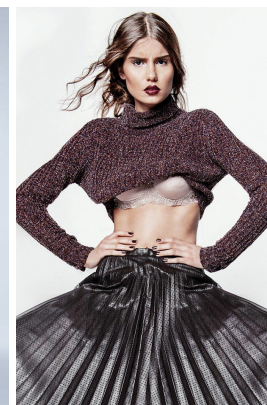

—
STELLA
MODELS
×

www.stellamodels.com

HEIGHT	BUST	DRESS	WAIST	HIPS	SHOES	HAIR	EYES
178	85	36	63	91	40.0	BROWN	BROWN