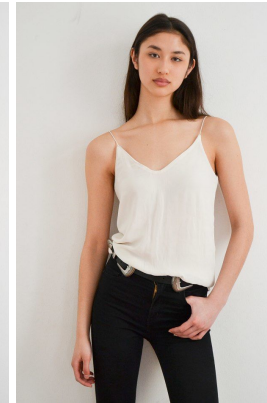

—
STELLA
MODELS
×

www.stellamodels.com

HEIGHT	BUST	DRESS	WAIST	HIPS	SHOES	HAIR	EYES
180	83	34	61	90	40.0	BROWN	BROWN