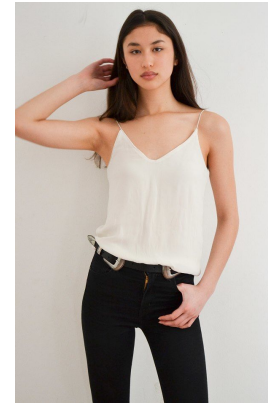

—
STELLA
MODELS
×

www.stellamodels.com

HEIGHT	BUST	DRESS	WAIST	HIPS	SHOES	HAIR	EYES
180	83	34	61	90	40.0	BROWN	BROWN