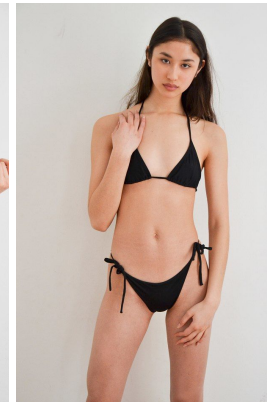

—
STELLA
MODELS
×

www.stellamodels.com

HEIGHT	BUST	DRESS	WAIST	HIPS	SHOES	HAIR	EYES
180	83	34	61	90	40.0	BROWN	BROWN