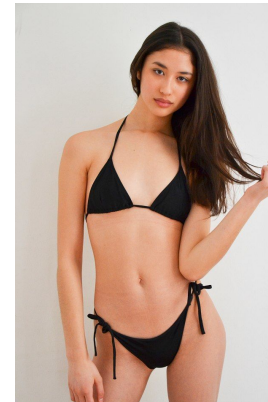

—
STELLA
MODELS
×

www.stellamodels.com

HEIGHT	BUST	DRESS	WAIST	HIPS	SHOES	HAIR	EYES
180	83	34	61	90	40.0	BROWN	BROWN