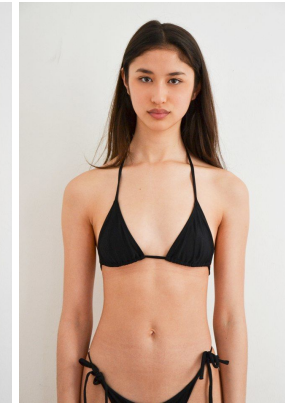

—
STELLA
MODELS
×

www.stellamodels.com

HEIGHT	BUST	DRESS	WAIST	HIPS	SHOES	HAIR	EYES
180	83	34	61	90	40.0	BROWN	BROWN