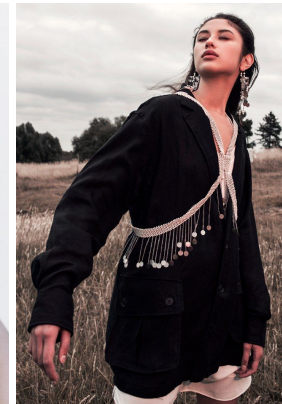

—
STELLA
MODELS
×

www.stellamodels.com

HEIGHT	BUST	DRESS	WAIST	HIPS	SHOES	HAIR	EYES
180	83	34	61	90	40.0	BROWN	BROWN