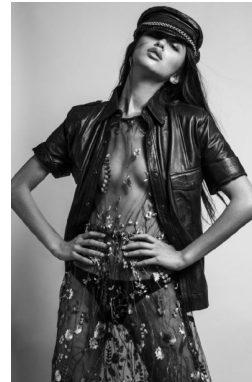

*office@stellamodels.com*

[www.stellamodels.com](http://www.stellamodels.com)

HEIGHT	BUST	DRESS	WAIST	HIPS	SHOES	HAIR	EYES
180	83	34	61	90	40.0	BROWN	BROWN