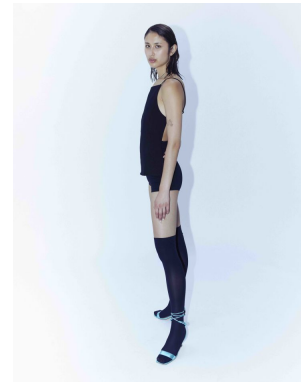

HEIGHT	BUST	DRESS	WAIST	HIPS	SHOES	HAIR	EYES
180	83	34	61	89	40.0	PLATINUM BLONDE	BROWN