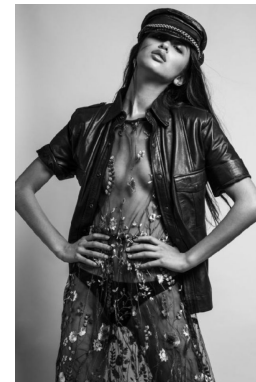

—
STELLA
MODELS
×

www.stellamodels.com

HEIGHT	BUST	DRESS	WAIST	HIPS	SHOES	HAIR	EYES
180	83	34	61	90	40.0	BROWN	BROWN