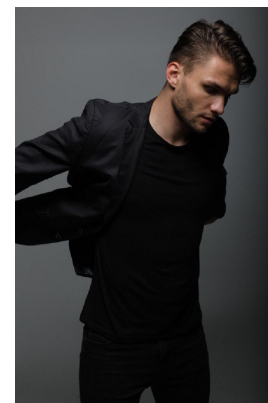

office@stellamodels.com

www.stellamodels.com

HEIGHT	BUST	DRESS	WAIST	HIPS	SHOES	HAIR	EYES
192			81		44.5	DARK BLONDE	BROWN