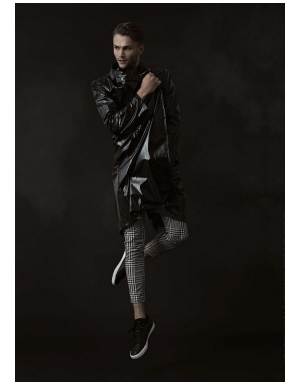

office@stellamodels.com

www.stellamodels.com

HEIGHT	WAIST	SHOES	HAIR	EYES
192	81	44.5	DARK BLONDE	BROWN