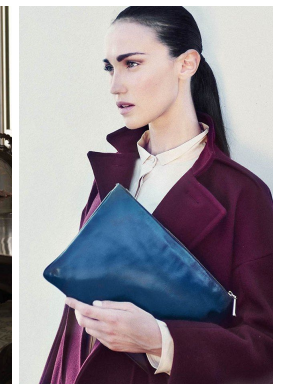

—  
STELLA  
MODELS  
×

[www.stellamodels.com](http://www.stellamodels.com)

HEIGHT	BUST	DRESS	WAIST	HIPS	SHOES	HAIR	EYES
175	82	34-36	60	90	39.0	BROWN	BLUE