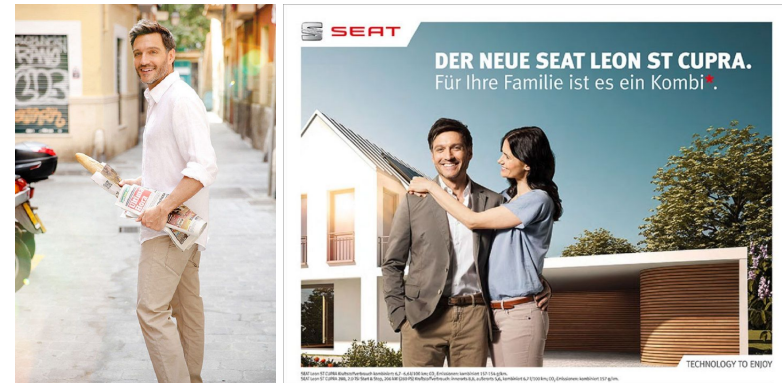

STELLA  
MODELS

www.stellamodels.com

HEIGHT	WAIST	SHOES	HAIR	EYES	CHEST
180	82	42.0	BROWN	BLUE/GREEN	103