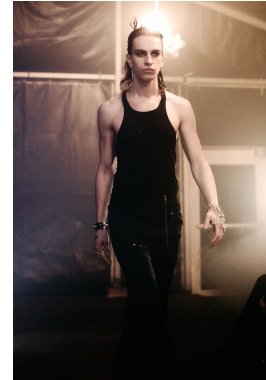

—
STELLA
MODELS
×

www.stellamodels.com

HEIGHT	CHEST	WAIST	HIPS	SUIT	SHOES	HAIR	EYES
190	85	71	92	48.0	46.0	BROWN	HAZEL