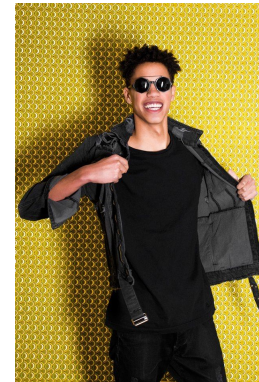

—  
STELLA  
MODELS  
×

[www.stellamodels.com](http://www.stellamodels.com)

| HEIGHT | WAIST | HIPS | SHOES | HAIR       | EYES  |
|--------|-------|------|-------|------------|-------|
| 187    | 73    | 90   | 46.0  | DARK BROWN | BROWN |