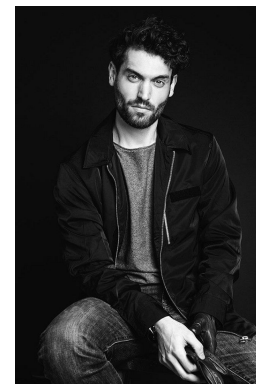

STELLA
MODELS

www.stellamodels.com

HEIGHT	WAIST	SHOES	HAIR	EYES	CHEST
188	86	44.0	BROWN	HAZEL	105