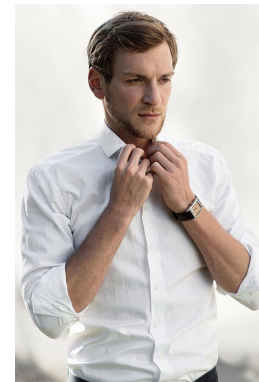

HEIGHT	CHEST	WAIST	SHOES	HAIR	EYES
189	102	81	43.0	DARK BLONDE	BLUE/GREY