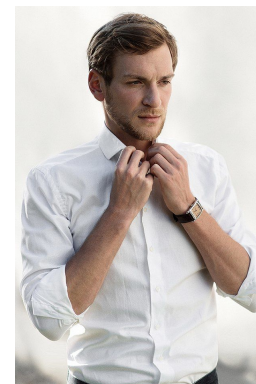

—  
STELLA  
MODELS  
×

[www.stellamodels.com](http://www.stellamodels.com)

HEIGHT	CHEST	WAIST	SHOES	HAIR	EYES
189	102	81	43.0	DARK BLONDE	BLUE/GREY