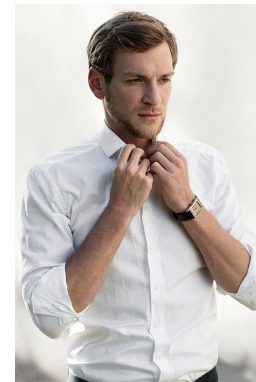

—
STELLA
MODELS
×

www.stellamodels.com

HEIGHT	WAIST	SHOES	HAIR	EYES	CHEST
189	81	43.0	DARK BLONDE	BLUE/GREY	102