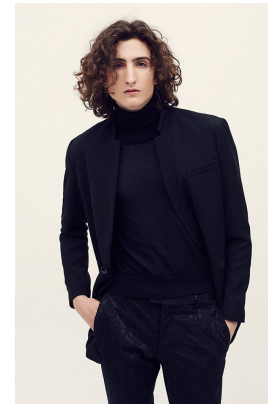

ALEXANDER NOBEL

T: +43 1 586 90 27

office@stellamodels.com

—
STELLA
MODELS
×

www.stellamodels.com