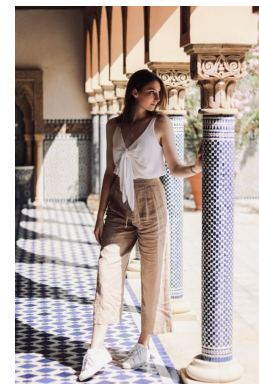

—
STELLA
MODELS
×

www.stellamodels.com

HEIGHT	BUST	DRESS	WAIST	HIPS	SHOES	HAIR	EYES
179	85	36	65	95	39.5	BROWN	BLUE