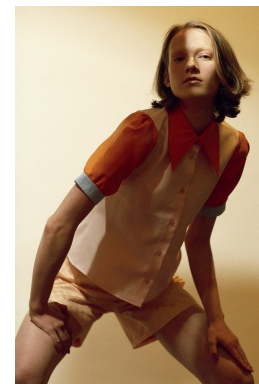

STELLA
MODELS

www.stellamodels.com

HEIGHT	BUST	DRESS	WAIST	HIPS	SHOES	HAIR	EYES
180	82	34-36	60	90	39.0	BLONDE VENETIAN	GREEN