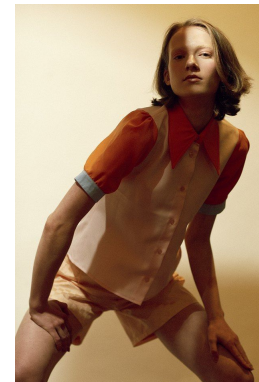

STELLA  
MODELS

[www.stellamodels.com](http://www.stellamodels.com)

HEIGHT	BUST	DRESS	WAIST	HIPS	SHOES	HAIR	EYES
180	82	34-36	60	90	39.0	BLONDE VENETIAN	GREEN