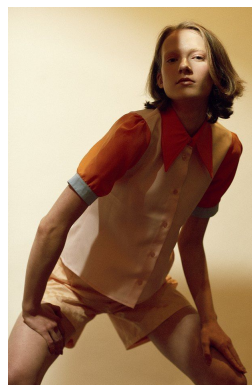

STELLA  
MODELS

[www.stellamodels.com](http://www.stellamodels.com)

HEIGHT	BUST	DRESS	WAIST	HIPS	SHOES	HAIR	EYES
180	82	34-36	60	90	39.0	BLONDE VENETIAN	GREEN