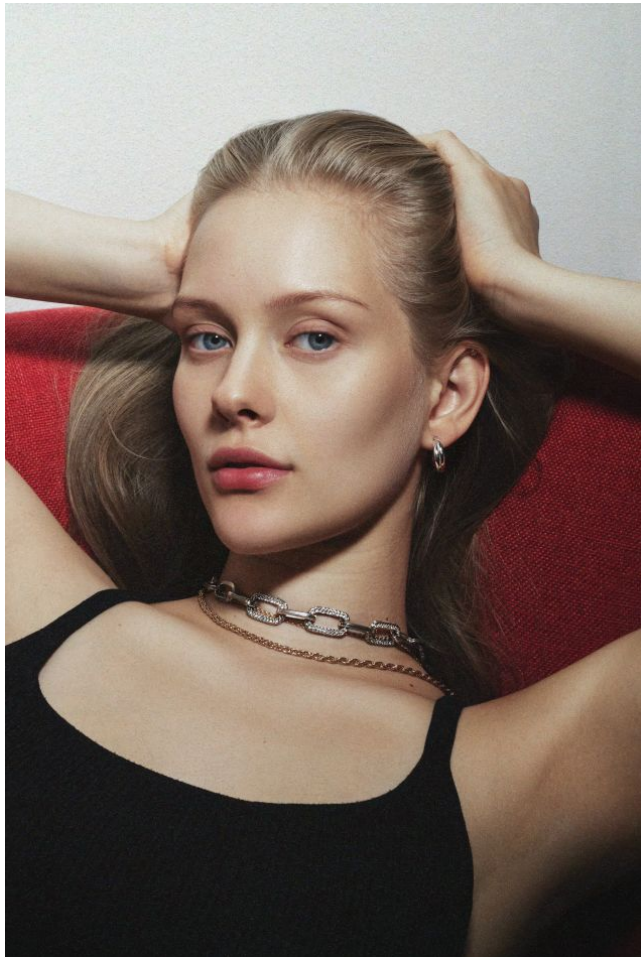

ALINA DEMENTIEVA

office@stellamodels.com

STELLA
MODELS

www.stellamodels.com