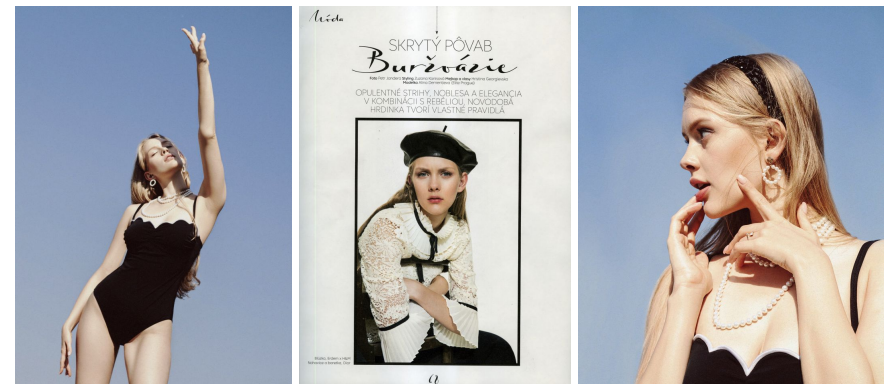

HEIGHT	BUST	DRESS	WAIST	HIPS	SHOES	HAIR	EYES
179	87	38	62	95	41.0	BLONDE	BLUE