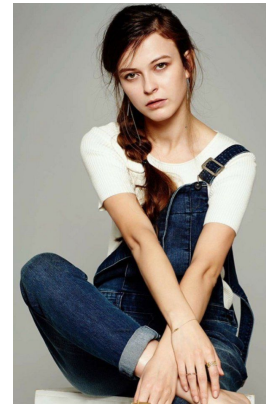

—  
STELLA  
MODELS  
×

[www.stellamodels.com](http://www.stellamodels.com)

HEIGHT	BUST	DRESS	WAIST	HIPS	SHOES	HAIR	EYES
176	86	36	60	90	38.0	BROWN	GREEN