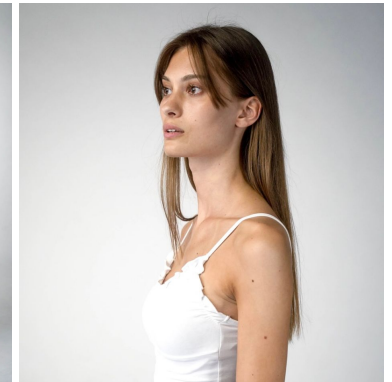

—
STELLA
MODELS
×

www.stellamodels.com

HEIGHT	BUST	DRESS	WAIST	HIPS	SHOES	HAIR	EYES
175	78	34	59	89	39.0	BROWN	BROWN