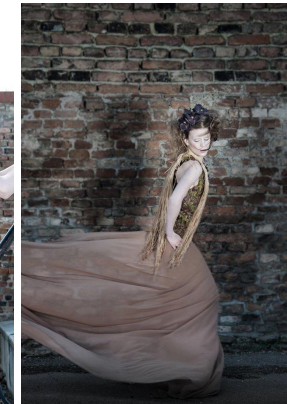

office@stellamodels.com

www.stellamodels.com

HEIGHT	BUST	DRESS	WAIST	HIPS	SHOES	HAIR	EYES
172	83	34	65	90	38.0	DARK BLONDE	BLUE