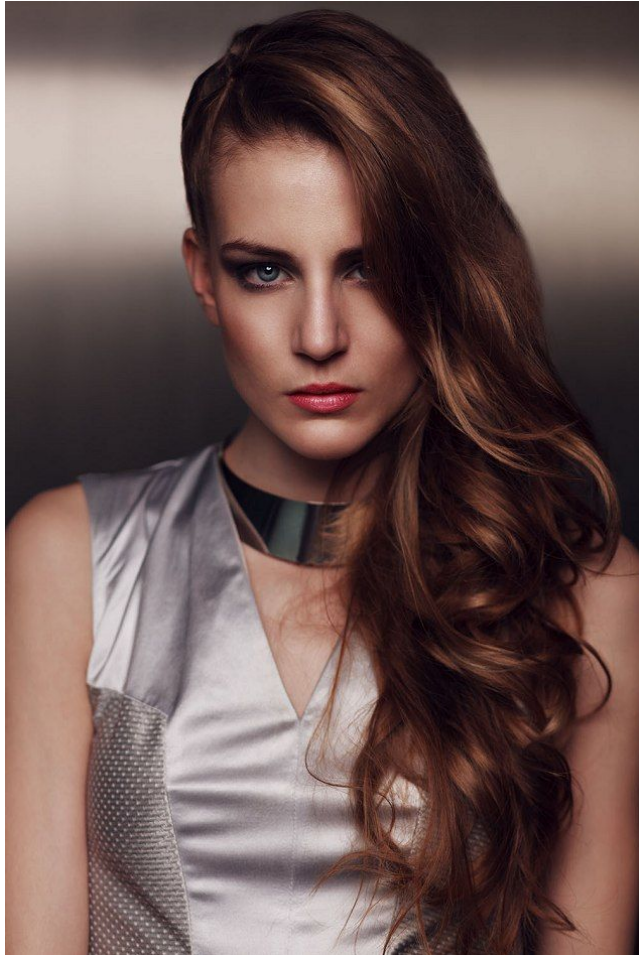

—
STELLA
MODELS
×

ALINA ROTTER

T: +43 1 586 90 27

office@stellamodels.com

www.stellamodels.com

—
STELLA
MODELS
×

ALINA ROTTER

T: +43 1 586 90 27

office@stellamodels.com

www.stellamodels.com