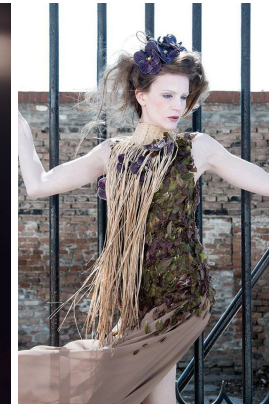

office@stellamodels.com

www.stellamodels.com

HEIGHT	BUST	DRESS	WAIST	HIPS	SHOES	HAIR	EYES
172	83	34	65	90	38.0	DARK BLONDE	BLUE