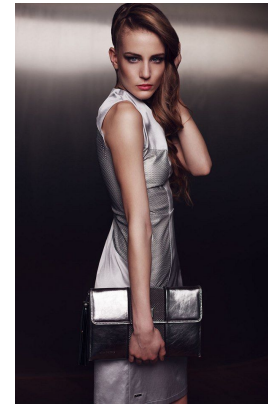

office@stellamodels.com

www.stellamodels.com

HEIGHT	BUST	DRESS	WAIST	HIPS	SHOES	HAIR	EYES
172	83	34	65	90	38.0	DARK BLONDE	BLUE