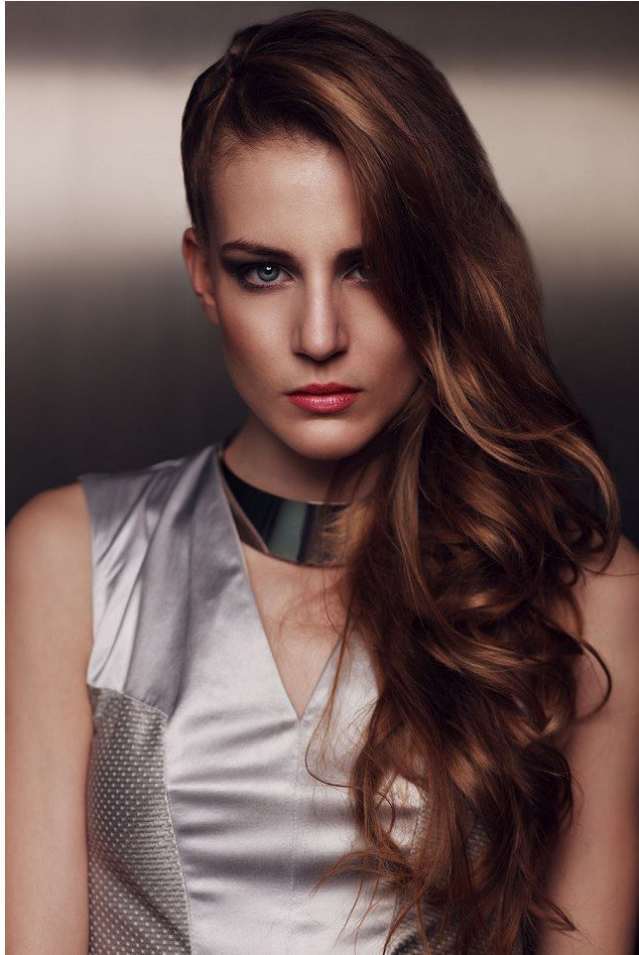

—
STELLA
MODELS
×

ALINA ROTTER

T: +43 1 586 90 27

office@stellamodels.com

www.stellamodels.com

—
STELLA
MODELS
×

ALINA ROTTER

T: +43 1 586 90 27

office@stellamodels.com

www.stellamodels.com