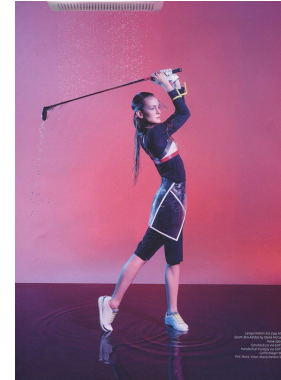

office@stellamodels.com

www.stellamodels.com

HEIGHT	BUST	DRESS	WAIST	HIPS	SHOES	HAIR	EYES
172	83	34	65	90	38.0	DARK BLONDE	BLUE