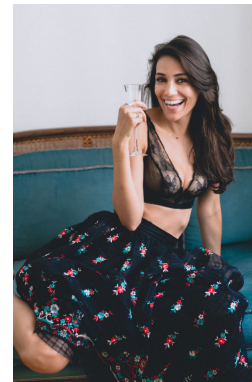

—  
STELLA  
MODELS  
×

[www.stellamodels.com](http://www.stellamodels.com)

HEIGHT	BUST	DRESS	WAIST	HIPS	SHOES	HAIR	EYES
175	86	34-36	59	87	39.5	BROWN	BROWN