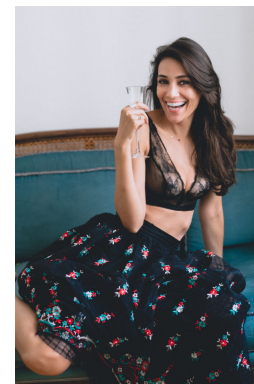

—
STELLA
MODELS
×

www.stellamodels.com

HEIGHT	BUST	DRESS	WAIST	HIPS	SHOES	HAIR	EYES
175	86	34-36	59	87	39.5	BROWN	BROWN