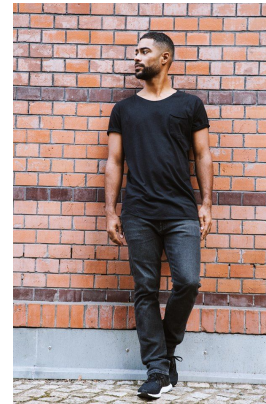

office@stellamodels.com

www.stellamodels.com

HEIGHT	BUST	DRESS	WAIST	HIPS	SHOES	HAIR	EYES
184					44.0	DARK BROWN	BROWN