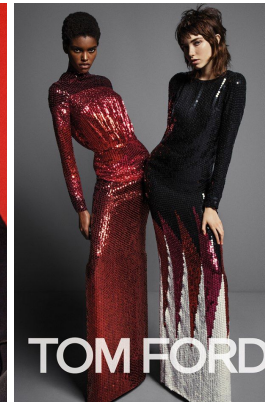

*office@stellamodels.com*

[www.stellamodels.com](http://www.stellamodels.com)

TOM FORD

TOM FORD

HEIGHT	BUST	DRESS	WAIST	HIPS	SHOES	HAIR	EYES
178	77		60	83	41.0	BROWN	BROWN