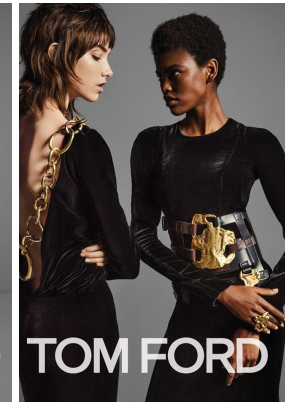

*office@stellamodels.com*

[www.stellamodels.com](http://www.stellamodels.com)

TOM FORD

TOM FORD

HEIGHT	BUST	DRESS	WAIST	HIPS	SHOES	HAIR	EYES
178	77		60	83	41.0	BROWN	BROWN