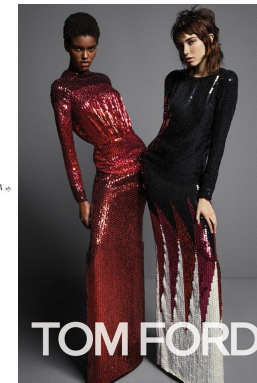

office@stellamodels.com

www.stellamodels.com

HEIGHT	BUST	WAIST	HIPS	SHOES	HAIR	EYES
178	77	60	83	41.0	BROWN	BROWN