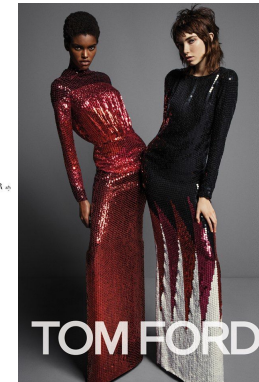

office@stellamodels.com

www.stellamodels.com

HEIGHT	BUST	WAIST	HIPS	SHOES	HAIR	EYES
178	77	60	83	41.0	BROWN	BROWN