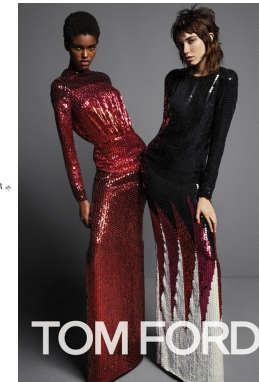

office@stellamodels.com

www.stellamodels.com

HEIGHT	BUST	DRESS	WAIST	HIPS	SHOES	HAIR	EYES
178	77		60	83	41.0	BROWN	BROWN