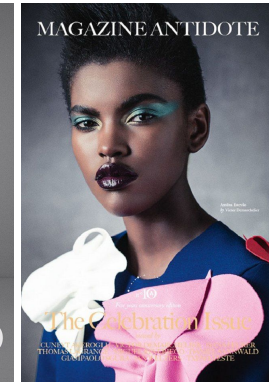

office@stellamodels.com

www.stellamodels.com

HEIGHT	BUST	WAIST	HIPS	SHOES	HAIR	EYES
178	77	60	83	41.0	BROWN	BROWN