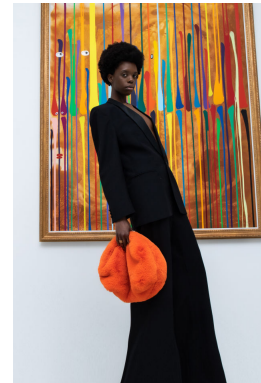

office@stellamodels.com

www.stellamodels.com

HEIGHT	BUST	DRESS	WAIST	HIPS	SHOES	HAIR	EYES
178	80	34	60	84	41.0	DARK BROWN	BROWN