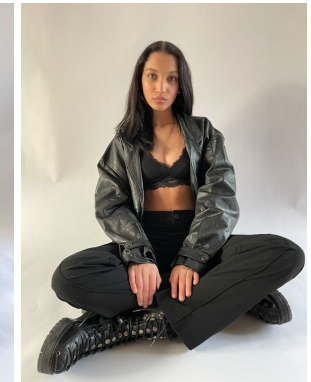

—  
STELLA  
MODELS  
×

[www.stellamodels.com](http://www.stellamodels.com)

HEIGHT	BUST	DRESS	WAIST	HIPS	SHOES	HAIR	EYES
176	83	34-36	60	91	38.5	BROWN	BLUE/GREEN