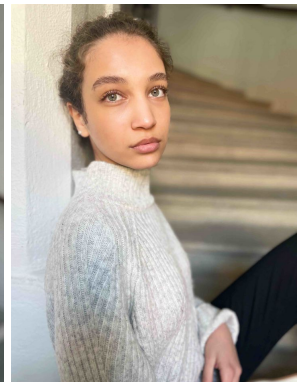

—  
STELLA  
MODELS  
×

[www.stellamodels.com](http://www.stellamodels.com)

HEIGHT	BUST	DRESS	WAIST	HIPS	SHOES	HAIR	EYES
176	83	34-36	60	91	38.5	BROWN	BLUE/GREEN