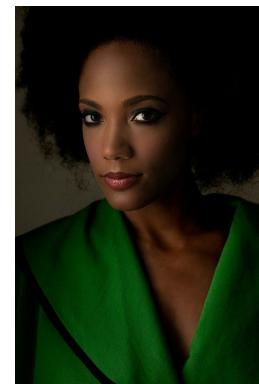

STELLA
MODELS

www.stellamodels.com

HEIGHT	BUST	DRESS	WAIST	HIPS	SHOES	HAIR	EYES
176	91	38	71	106	40.5	BROWN	BROWN