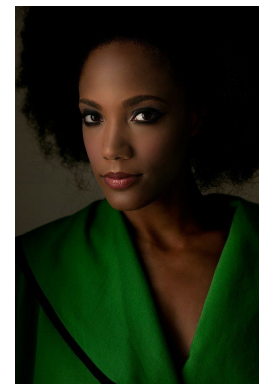

office@stellamodels.com

www.stellamodels.com

HEIGHT	BUST	DRESS	WAIST	HIPS	SHOES	HAIR	EYES
176	91	38	71	106	40.5	BROWN	BROWN