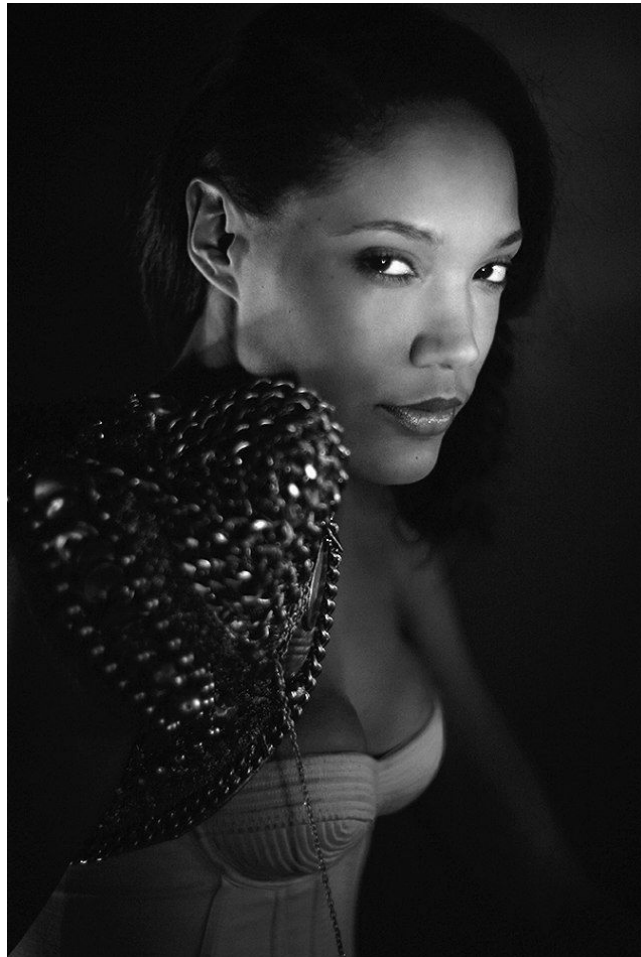

—
STELLA
MODELS
×

AMINATA

T: +43 1 586 90 27

office@stellamodels.com

www.stellamodels.com