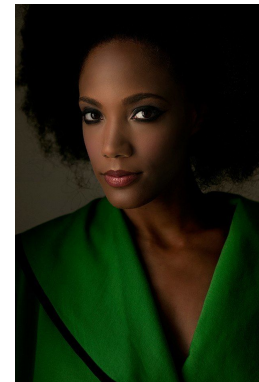

HEIGHT	BUST	DRESS	WAIST	HIPS	SHOES	HAIR	EYES
176	91	38	71	106	40.5	BROWN	BROWN