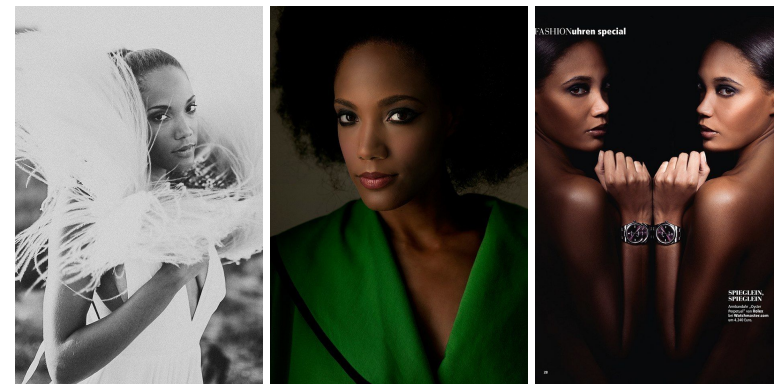

office@stellamodels.com

www.stellamodels.com

HEIGHT	BUST	DRESS	WAIST	HIPS	SHOES	HAIR	EYES
176	91	38	71	106	40.5	BROWN	BROWN