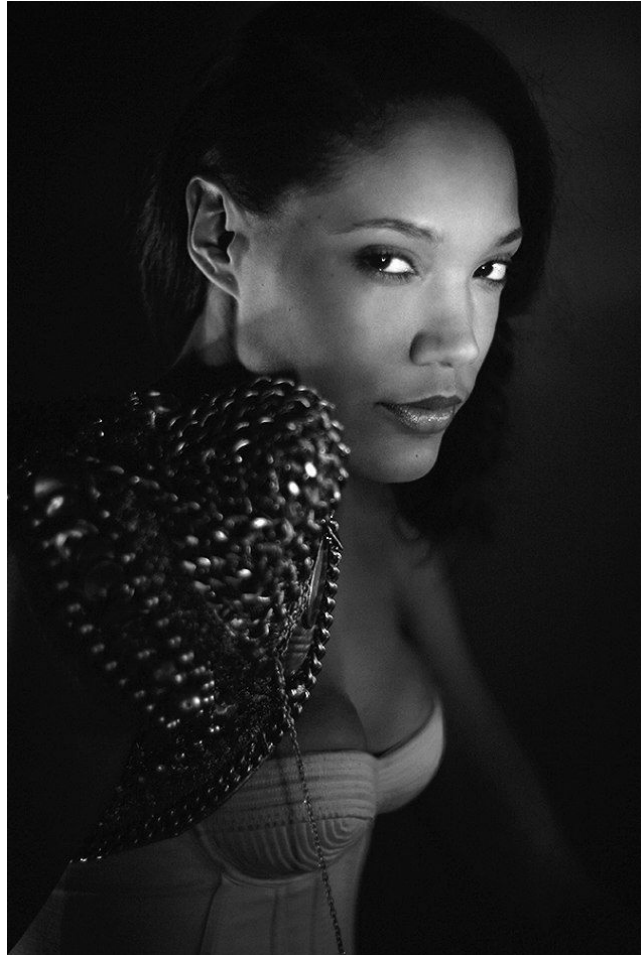

—
STELLA
MODELS
×

AMINATA

T: +43 1 586 90 27

office@stellamodels.com

www.stellamodels.com