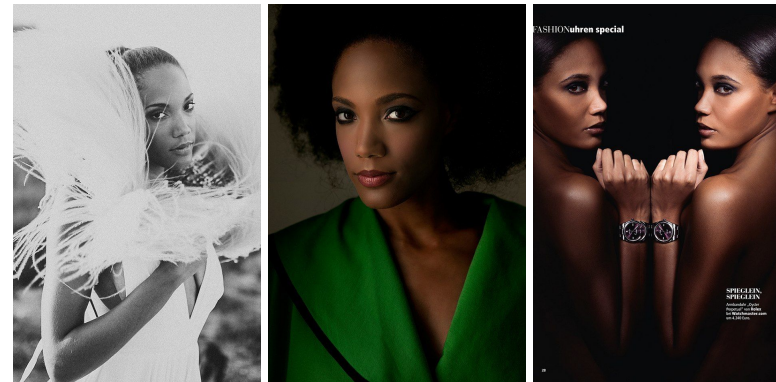

—
STELLA
MODELS
×

AMINATA

T: +43 1 586 90 27

office@stellamodels.com

www.stellamodels.com