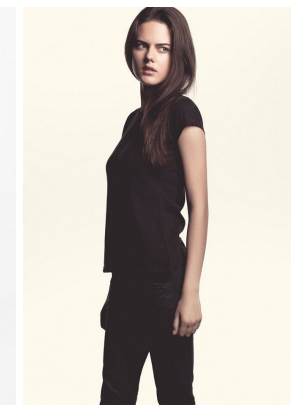

—
STELLA
MODELS
×

www.stellamodels.com

HEIGHT	BUST	DRESS	WAIST	HIPS	SHOES	HAIR	EYES
179	81	34	57	84	37.0	BROWN	GREEN