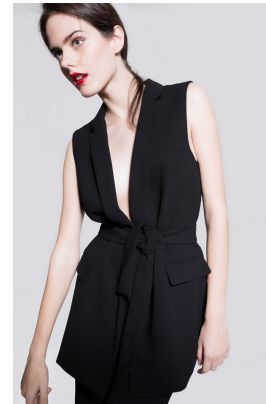

—
STELLA
MODELS
×

www.stellamodels.com

HEIGHT	BUST	DRESS	WAIST	HIPS	SHOES	HAIR	EYES
179	81	34	57	84	37.0	BROWN	GREEN