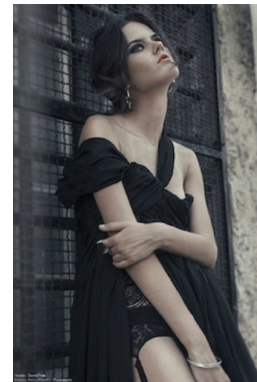

—
STELLA
MODELS
×

www.stellamodels.com

HEIGHT	BUST	DRESS	WAIST	HIPS	SHOES	HAIR	EYES
179	81	34	57	84	37.0	BROWN	GREEN