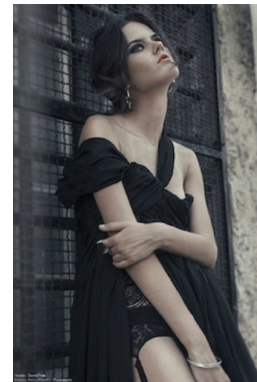

—  
STELLA  
MODELS  
×

[www.stellamodels.com](http://www.stellamodels.com)

HEIGHT	BUST	DRESS	WAIST	HIPS	SHOES	HAIR	EYES
179	81	34	57	84	37.0	BROWN	GREEN