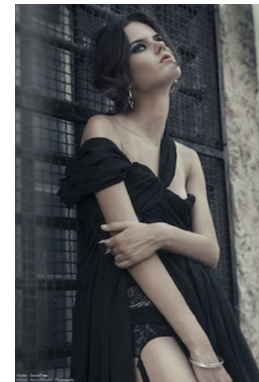

—
STELLA
MODELS
×

www.stellamodels.com

HEIGHT	BUST	DRESS	WAIST	HIPS	SHOES	HAIR	EYES
179	81	34	57	84	37.0	BROWN	GREEN