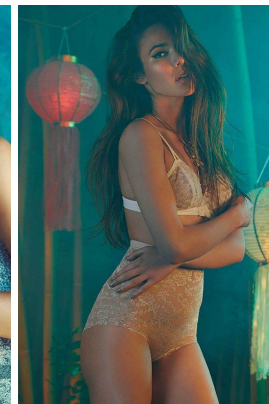

STELLA
MODELS

www.stellamodels.com

HEIGHT	BUST	DRESS	WAIST	HIPS	SHOES	HAIR	EYES
172	86	34	59	87	39.0	BROWN	GREEN/BROWN