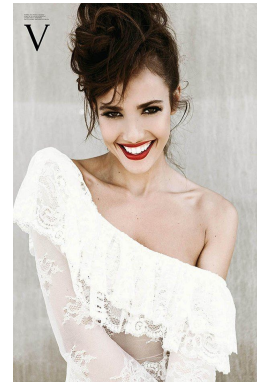

—
STELLA
MODELS
×

www.stellamodels.com

HEIGHT	BUST	DRESS	WAIST	HIPS	SHOES	HAIR	EYES
172	86	34	59	87	39.0	BROWN	GREEN/BROWN