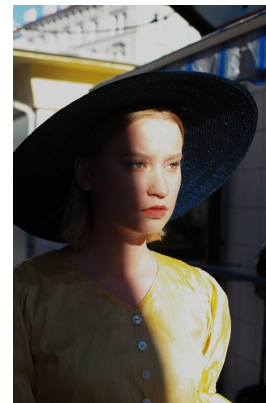

office@stellamodels.com

www.stellamodels.com

HEIGHT	BUST	DRESS	WAIST	HIPS	SHOES	HAIR	EYES
172	78	34	59	92	37.0	BRUNETTE	GREEN/BROWN