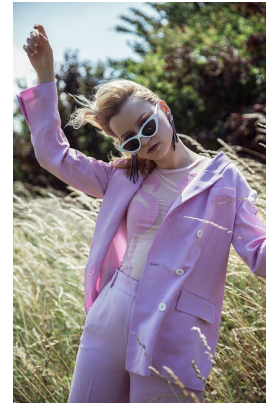

office@stellamodels.com

www.stellamodels.com

HEIGHT	BUST	DRESS	WAIST	HIPS	SHOES	HAIR	EYES
172	78	34	59	92	37.0	BRUNETTE	GREEN/BROWN