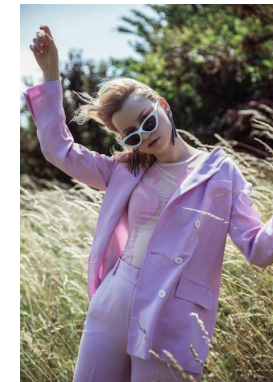

HEIGHT	BUST	DRESS	WAIST	HIPS	SHOES	HAIR	EYES
172	78	34	59	92	37.0	BRUNETTE	GREEN/BROWN