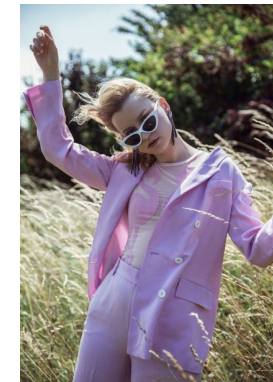

office@stellamodels.com

www.stellamodels.com

CHRISTINE WEISCHEDER
Head of Marketing & Sales

HEIGHT	BUST	DRESS	WAIST	HIPS	SHOES	HAIR	EYES
172	78	34	59	92	37.0	BRUNETTE	GREEN/BROWN