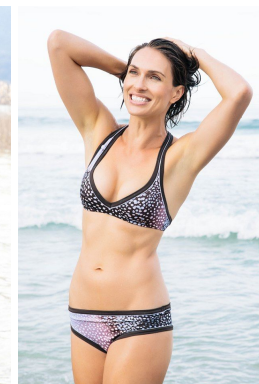

—  
STELLA  
MODELS  
×

[www.stellamodels.com](http://www.stellamodels.com)

HEIGHT	BUST	DRESS	WAIST	HIPS	SHOES	HAIR	EYES
179	86		70	91	40.0	BROWN	GREEN