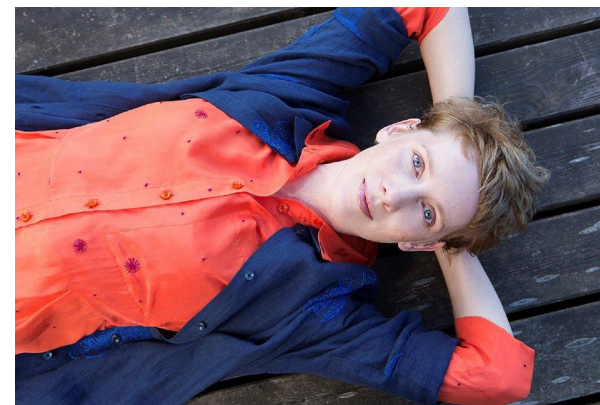

—
STELLA
MODELS
×

www.stellamodels.com

HEIGHT	BUST	DRESS	WAIST	HIPS	SHOES	HAIR	EYES
174	88	36	66	88	40.0	BLONDE	BLUE/GREEN